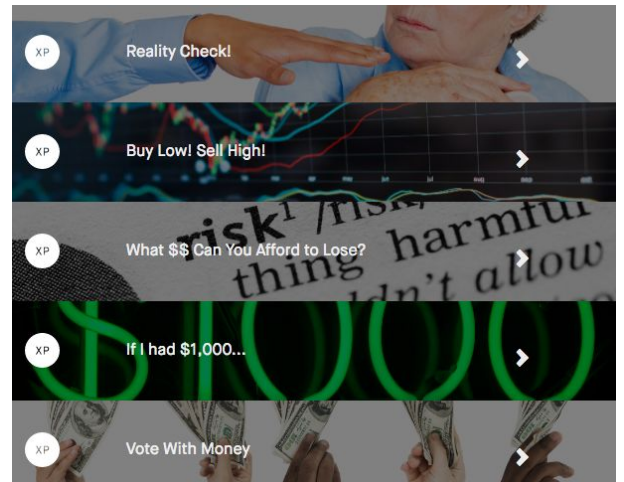

It's Your Dream. Make it Big.

LRNG is a new interactive platform that turns learning into a lifestyle. LRNG connects you to experiences from all over and unlocks real-world opportunities in Philadelphia that are related to your passions and interests. Find playlists of activities from local and national organizations that are offering ways to explore, learn new skills, and connect you to fellow enthusiasts and experts.

Badge of Honor

By completing an LRNG playlist, you can earn a Badge, which is like a digital certificate for the experiences that you've completed. These badges represent your learning achievements and can be used to help connect you to real world opportunities and show evidence of your skills.