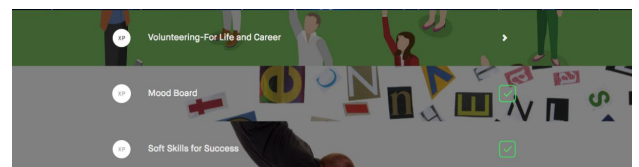

Show and Prove

Completing an XP means you've finished all the required activities, either online (Digital XPs) or in person (Local XPs). For most XPs you'll need to submit some form of "evidence," like a short reflection or a worksheet as proof of completion.